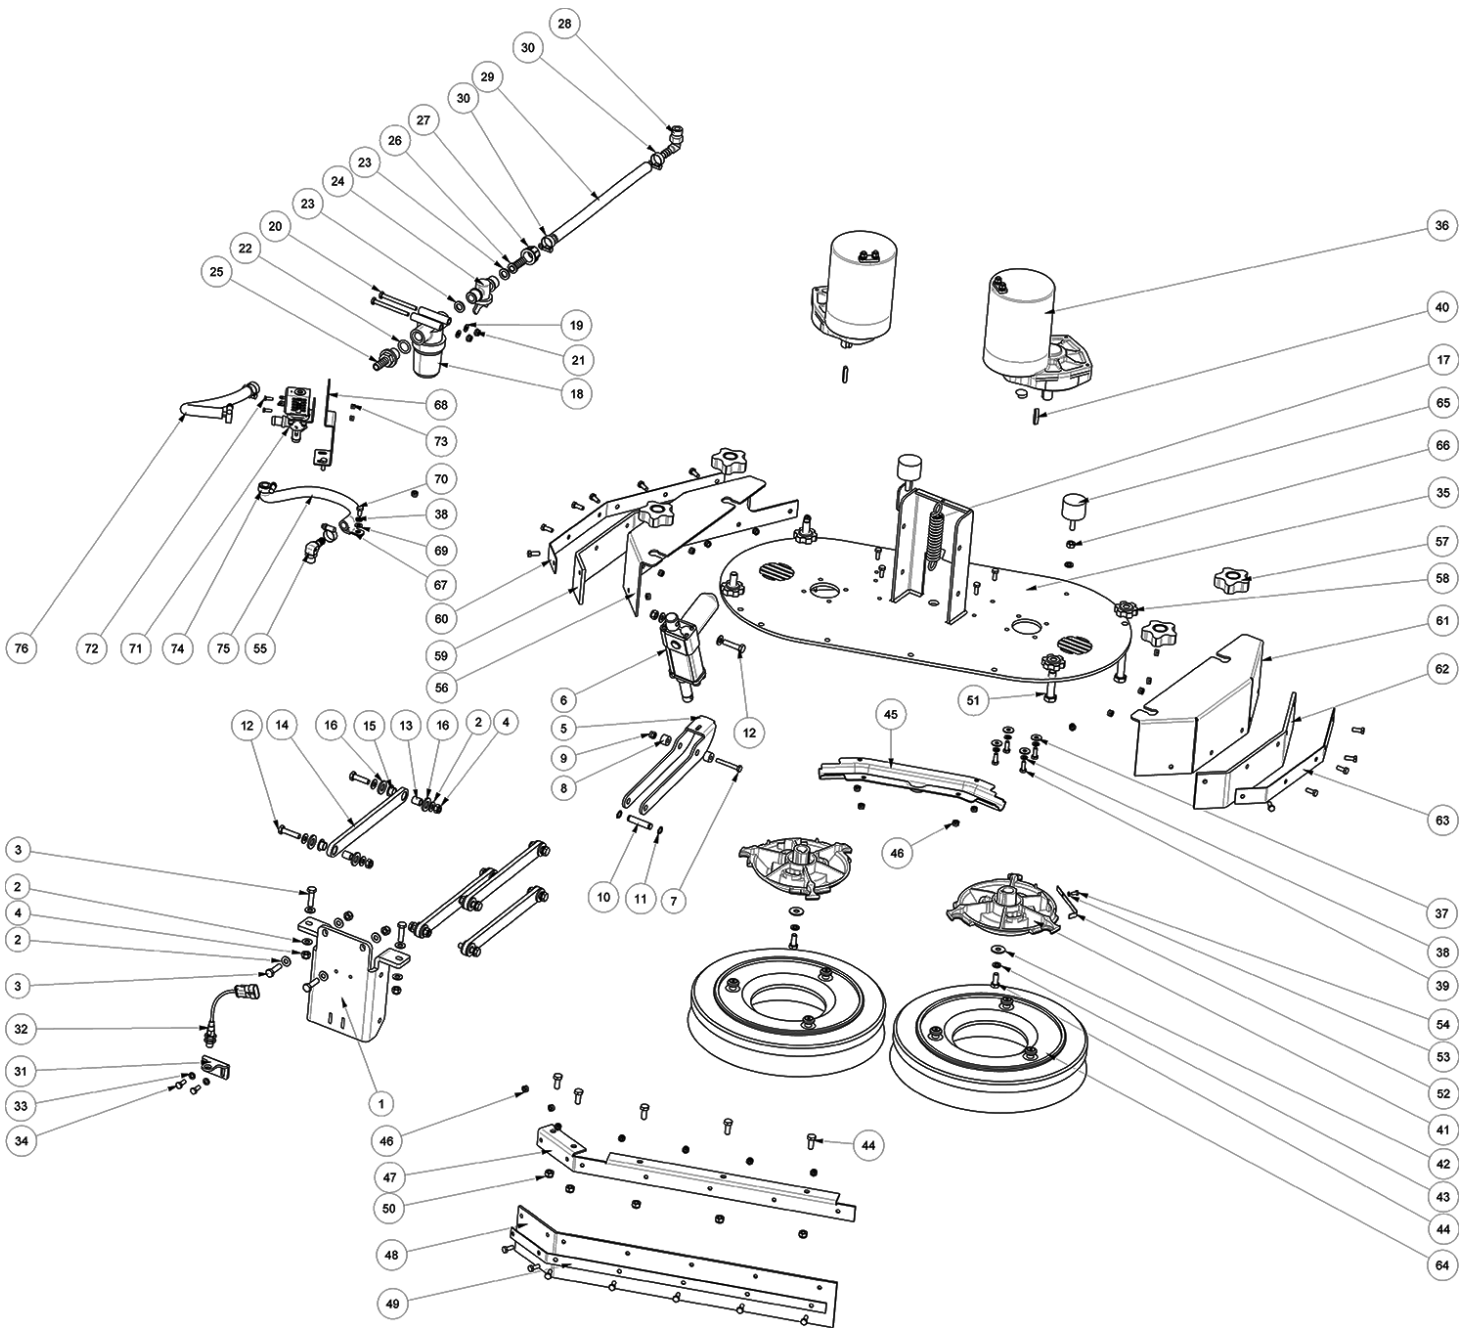

SCRUB HEAD GROUP - 70cm Disk Model