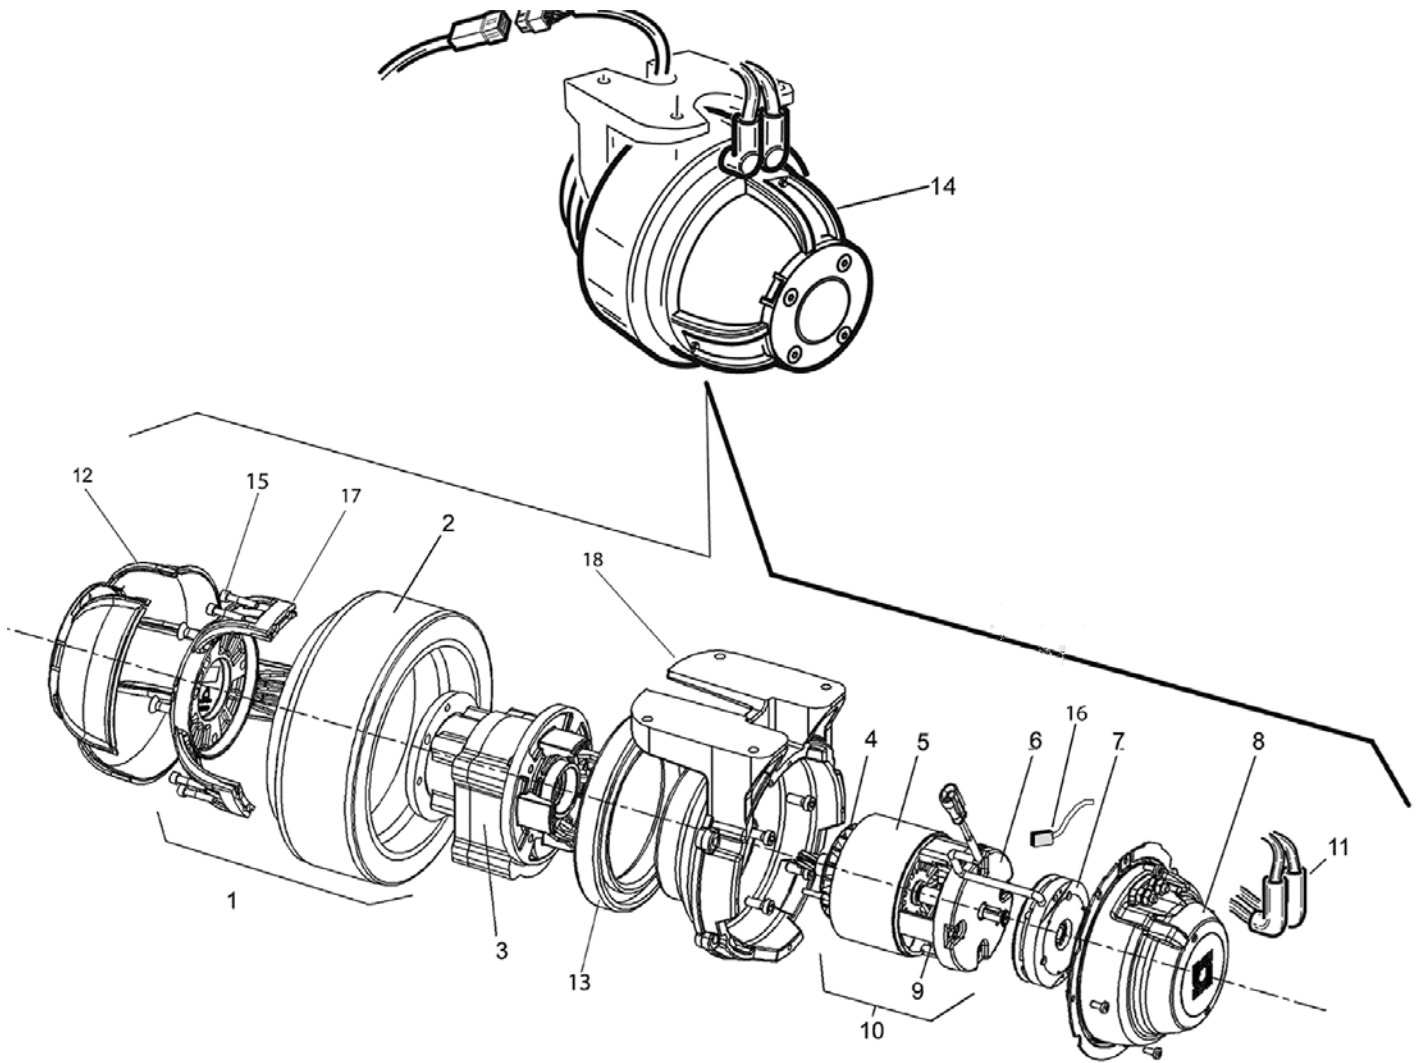

DRIVE MOTOR WHEEL BREAKDOWN

Ref.	Part No.	Description	Quantity
0001	RTRT00533	MOTORWHEEL RING REPLACEMENT	1,00
0002	RTRT00533	MOTORWHEEL RING REPLACEMENT	1,00
0003	RDGR00040	MOTORWHEEL GEAR BOX	1,00
0004	KTRI05043	MOTORWHEEL MOTOR	1,00
0006	MEVR02084	MOTORWHEEL MOTOR CUP	1,00
0007	MEVR02030	MOTORWHEEL BRAKE	1,00
0008	MPVR06031	LEFT MOTORWHEEL COVER	1,00
0009	MEVR00985	VR, CARBON BRUSH KIT, MOTOR, TRACTION	4,00
0010	MOCC00399	TRACTION MOTOR	1,00
0011	MEVR00889	CABLE COVER	2,00
0012	MPVR08044	RIGHT MOTORWHEEL COVER	1,00
0013	CUVR00194	BEARING 61926 2RS	1,00
0014	KTRI02209	COMPLETE MOTORWHEEL	1,00
0015	VTVT16676	SCREW M6X60	4,00
0016	MEVR02902	MOTORWHEEL THERMAL PROTECTOR	1,00
0017	MFVR00295	GEARBOX MOTOR WHEEL SUPPORT	1,00
0018	MFVR00296	ALUMINIUM FRONT WHEEL SUPPORT	1,00