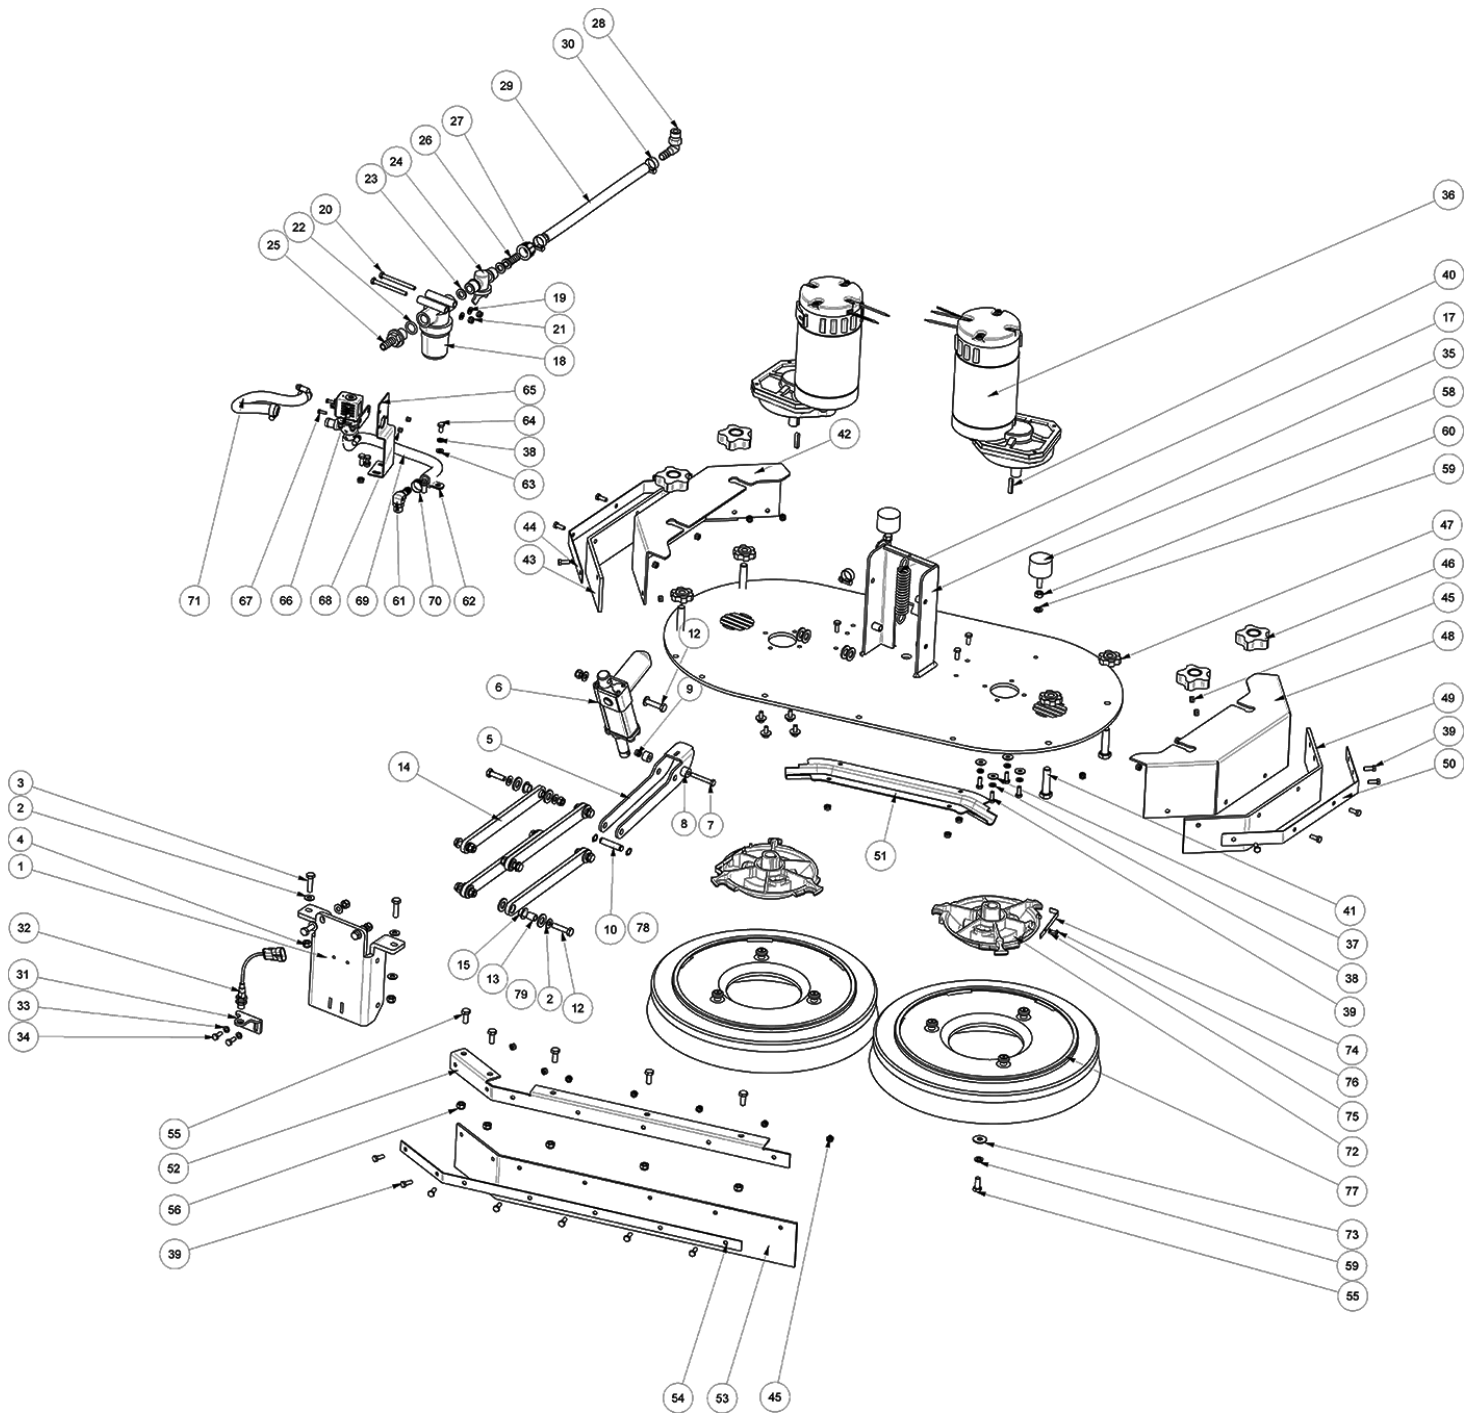

SCRUB HEAD GROUP - 85cm Disk Model