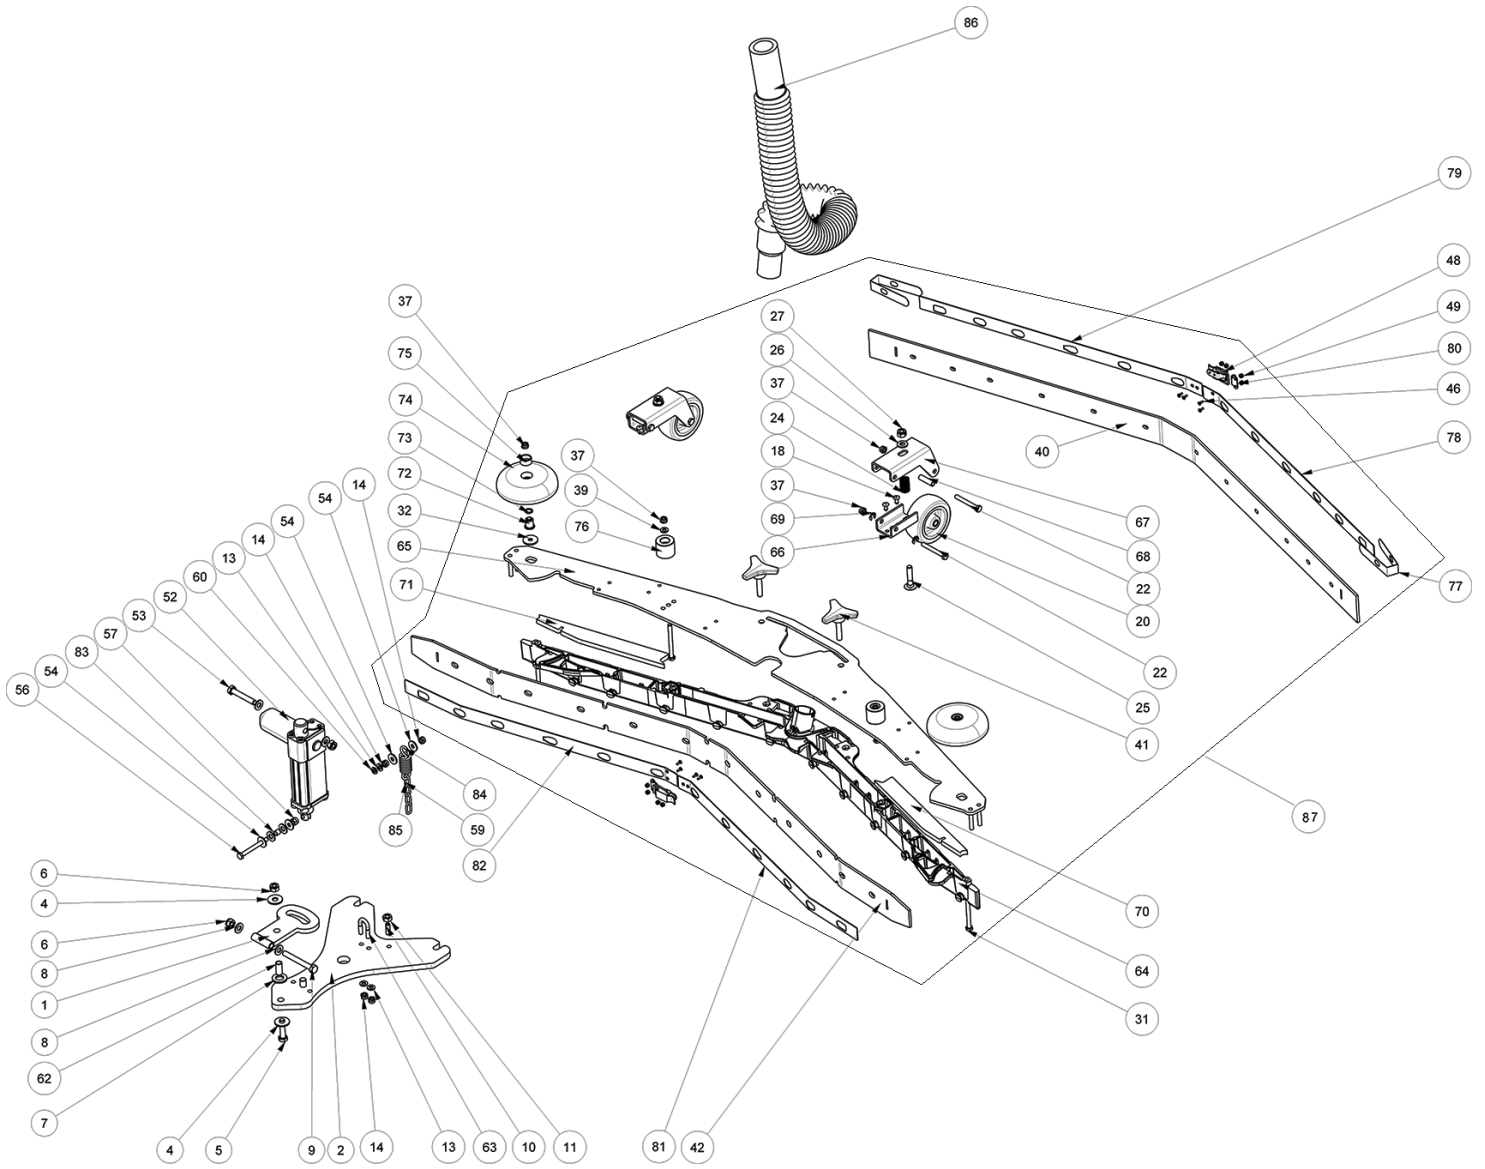

SQUEEGEE GROUP - 70cm Disk Model