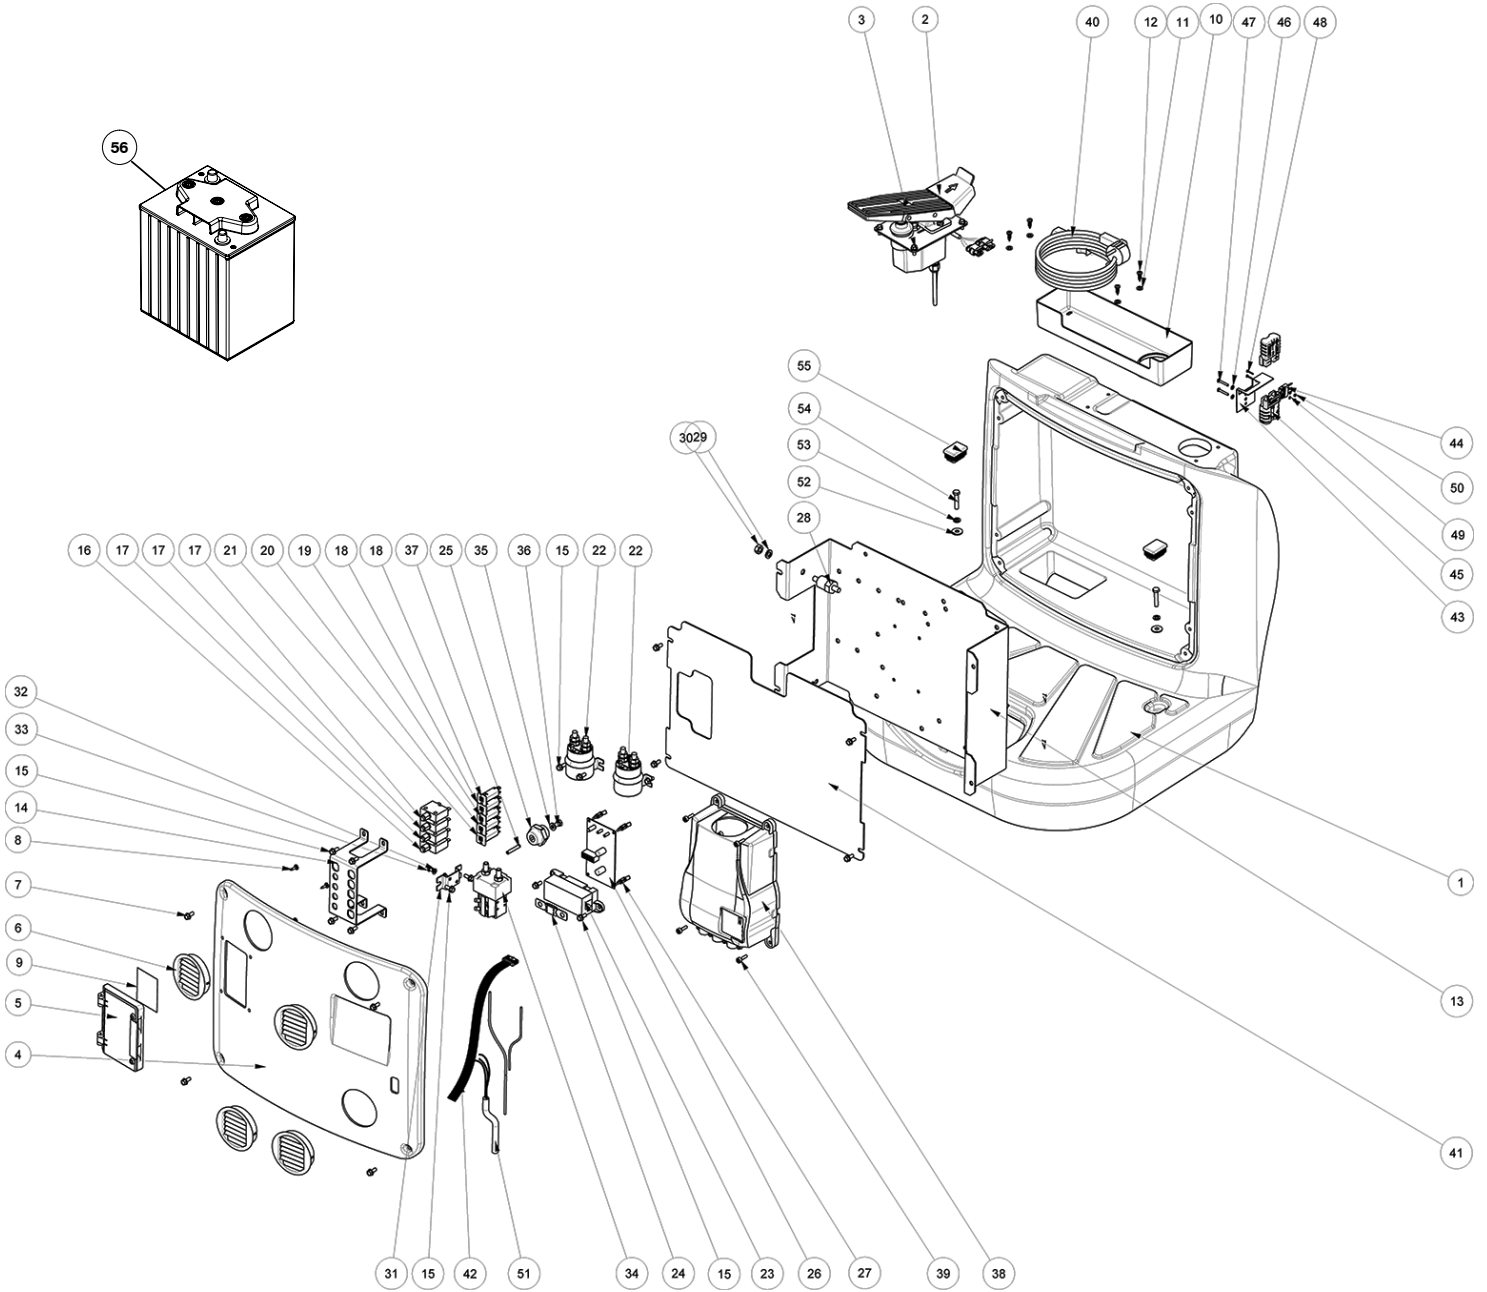

ELECTRICAL COMPONENTS GROUP