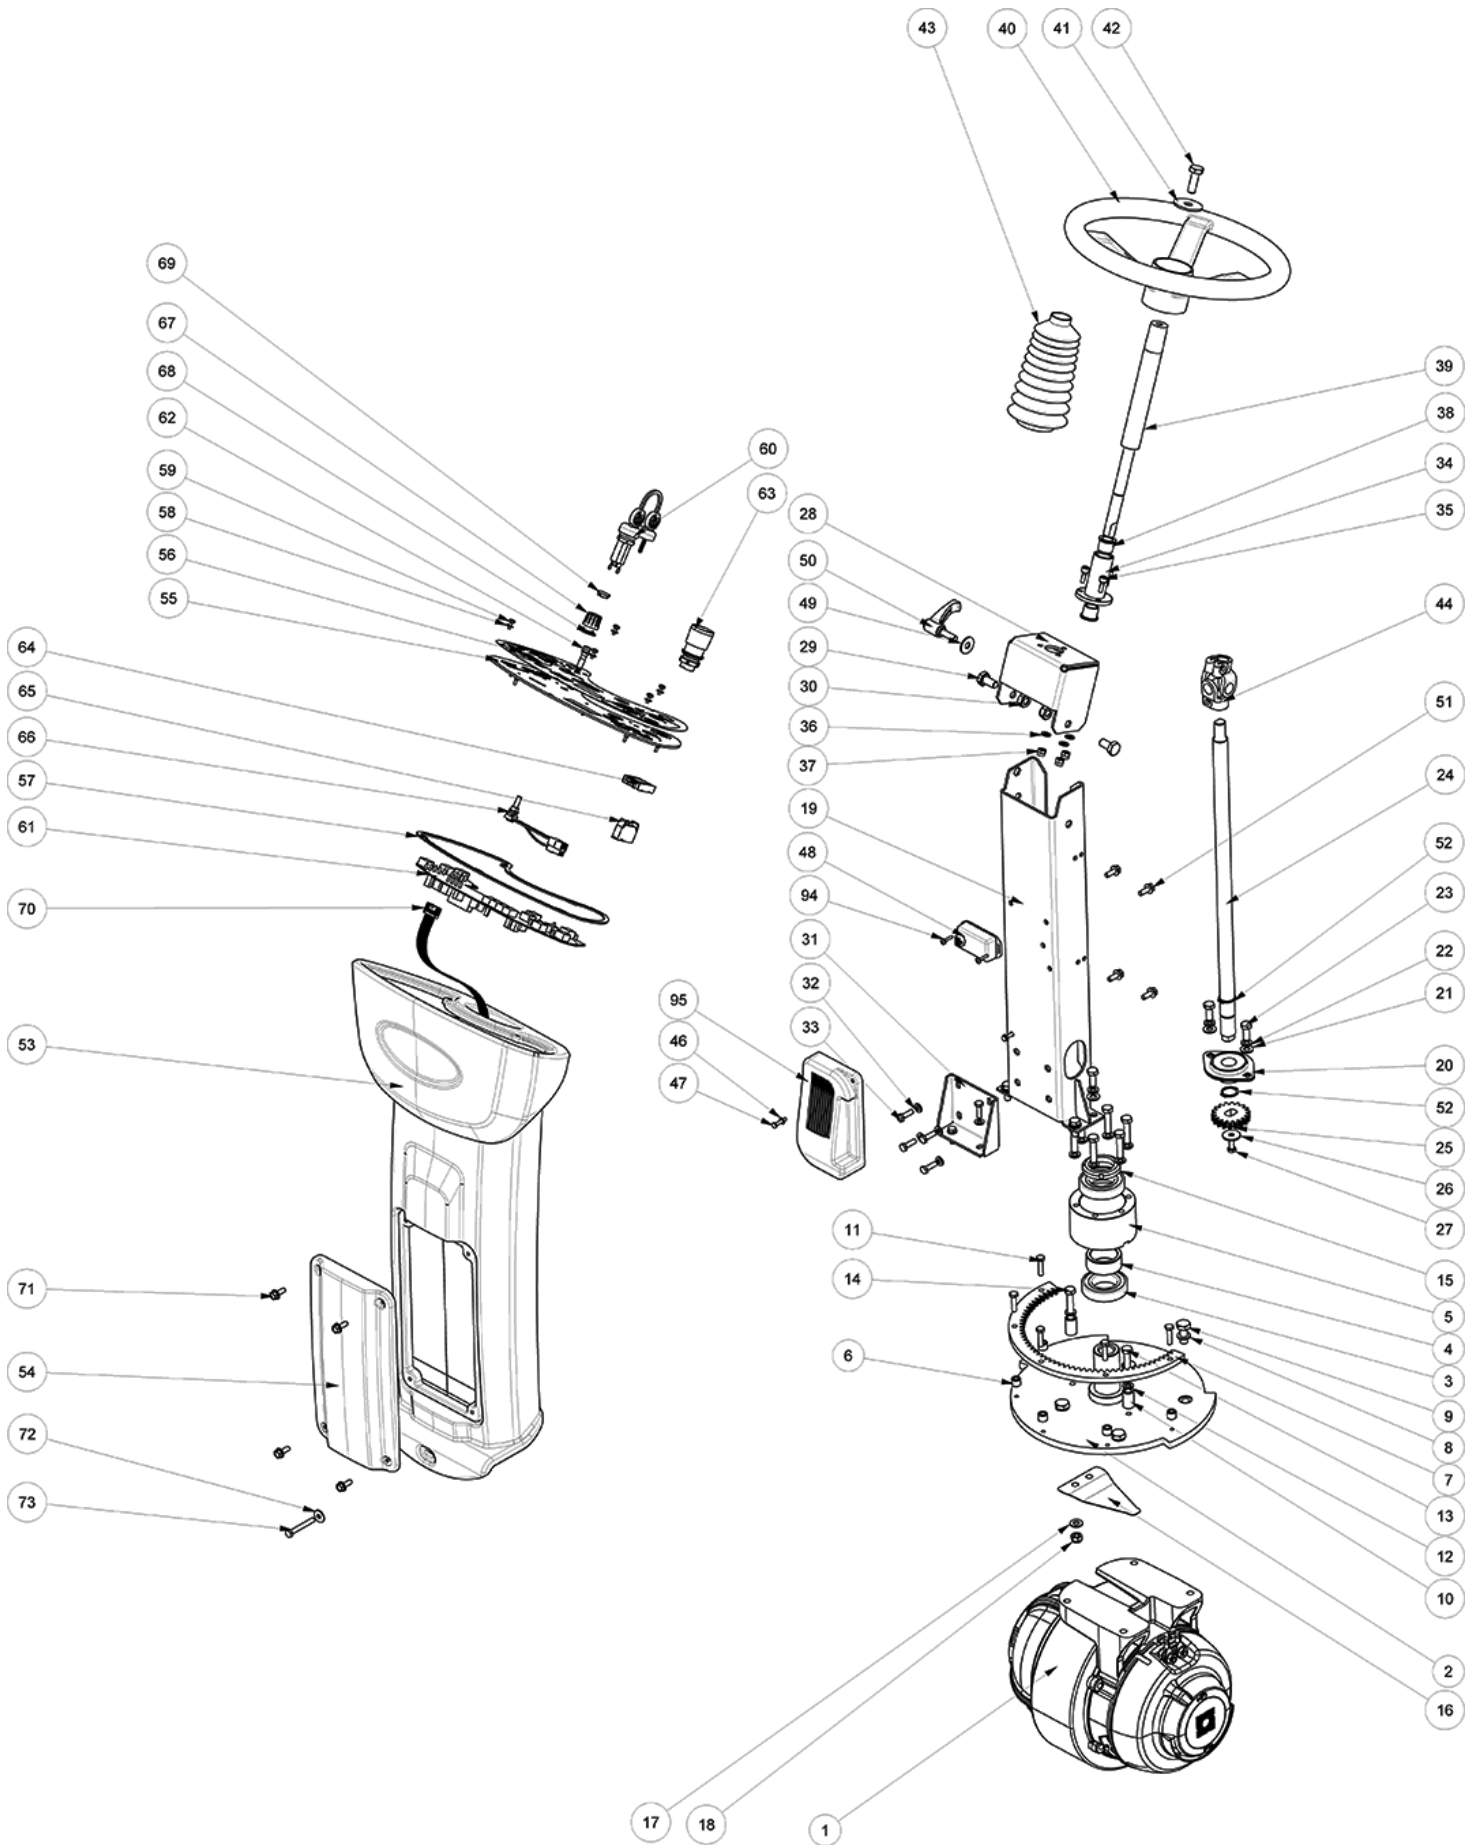

CONTROL CONSOLE AND DRIVE GROUP