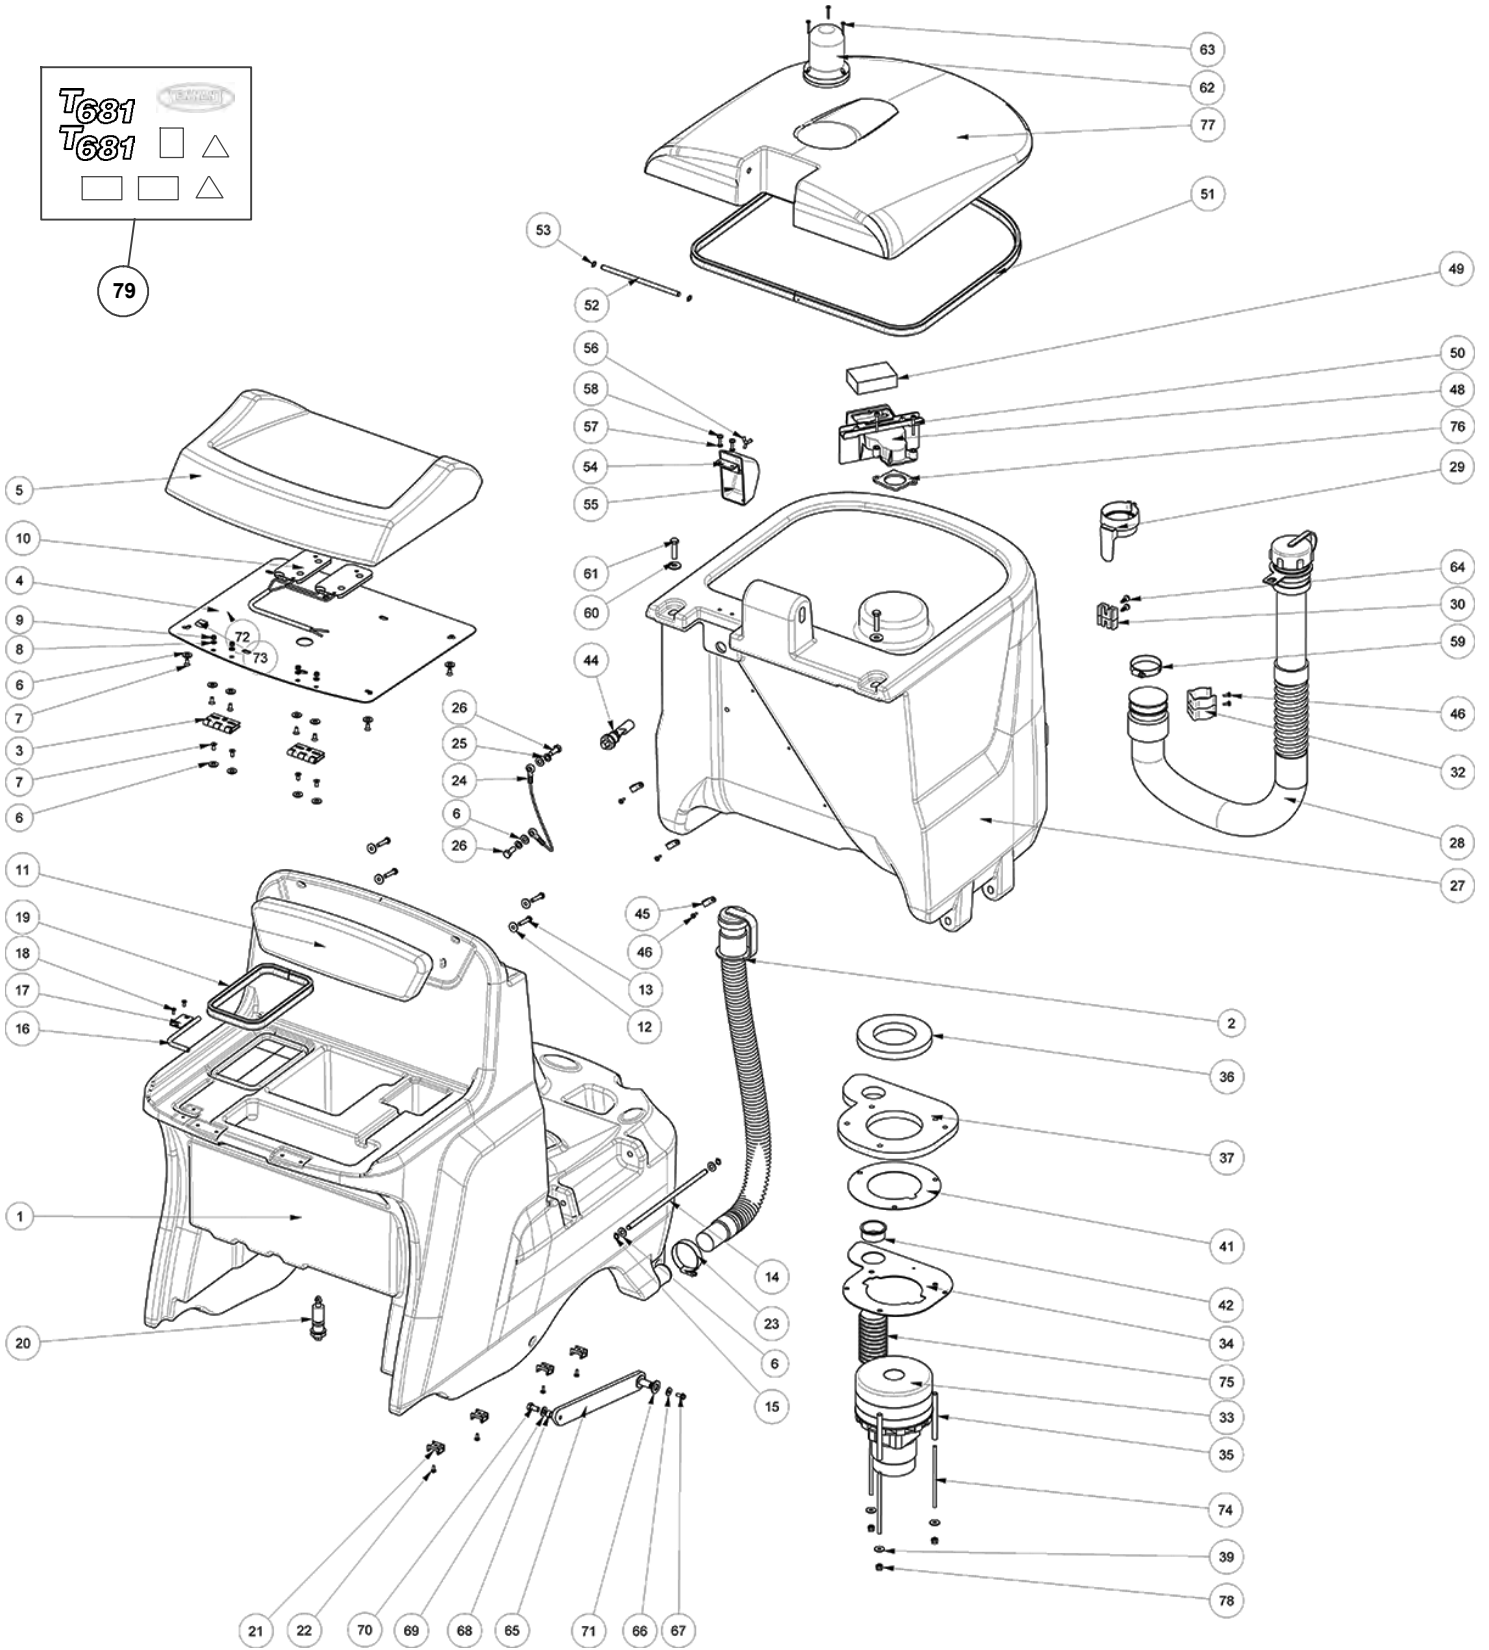

TANK COMPONENTS GROUP

79