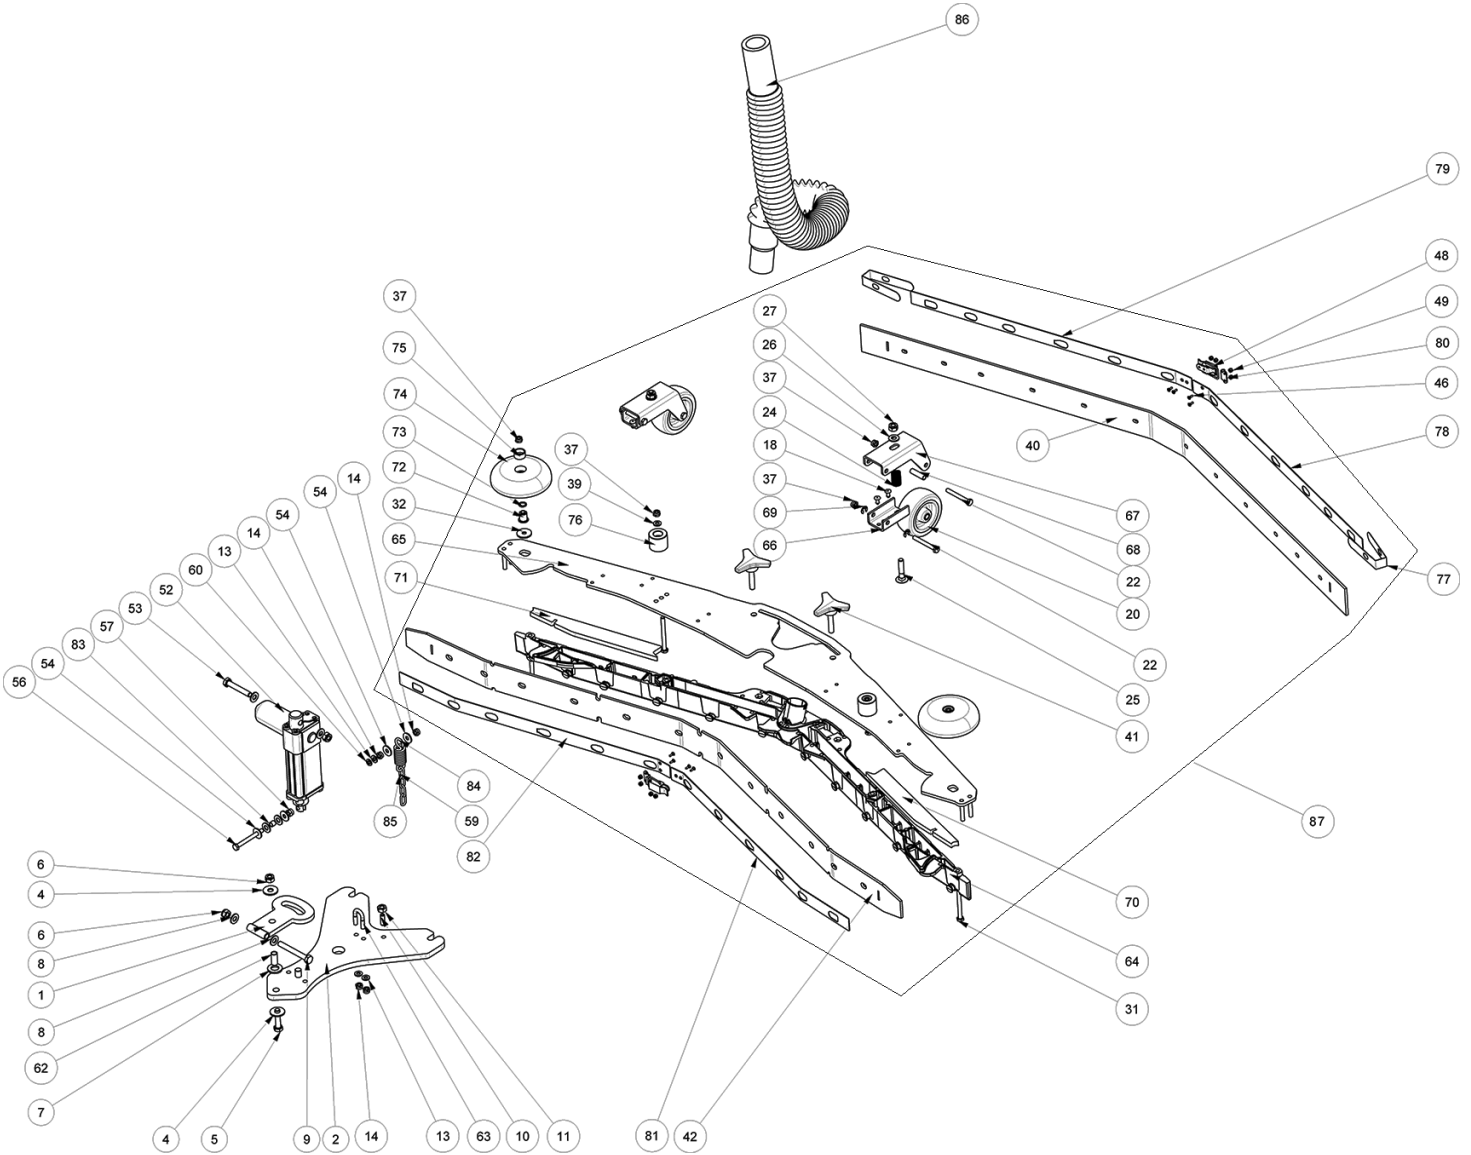

SQUEEGEE GROUP - 85cm Disk Model & 70cm Cylindrical Brush Model